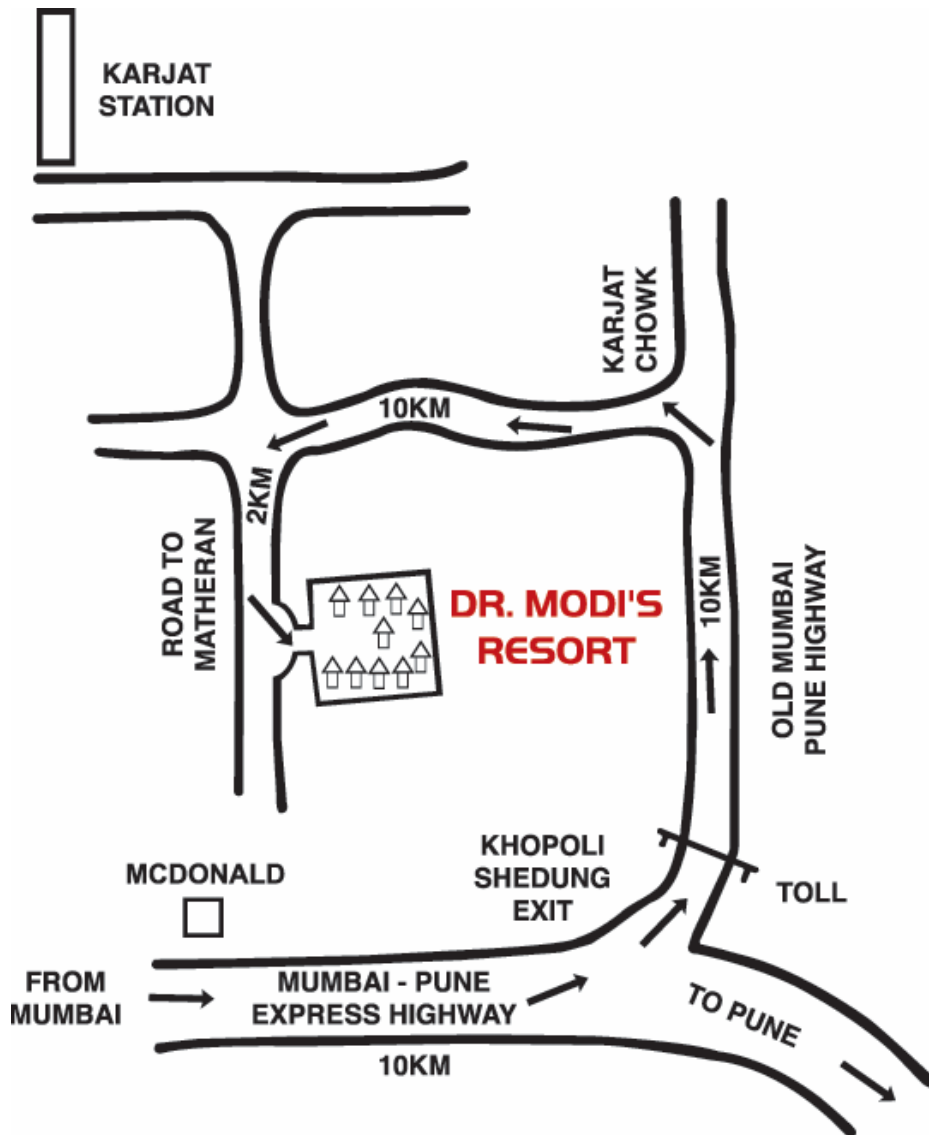

Dr. Modi's Resort KARJAT

Dr. Modi's Resort

KARJAT

DISTANCES

By Road : From Mumbai - 80 kms
From Pune - 80 kms
From Matheran - 17 kms

Nearest Railway Station: Karjat (East) - 2 kms

Nearest Airport: Mumbai - 60 kms

FOR RESERVATIONS CONTACT:

Karjat

Dr. Modi's Resort

Post Kirauli, Village Wanjale, Taluka Karjat, District Raigad (Maharashtra) 410 201

Telefax: +91 9209606123, +91(2148)-222316, 223432

Mobile: +91 9049773333

Email: info@drmodisresort.com

Website: www.drmodisresort.com

Just an hour and a half by road from Mumbai and only two kilometers from Karjat Station (East), Dr. Modi's Resort is easily accessible by both road and rail.